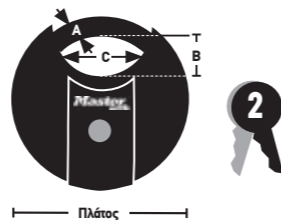

Ανοξείδωτο λουκέτο δίσκος

- Ανοξείδωτο λουκέτο ενισχυμένο με τιτάνιο
- Οκτάγωνος λαιμός από κράμα βορίου

Κωδικός	Κ<=> Πλάτος	A	B	C	Τύπος	Κιβ.	Ε.Α	€
M4000112	70mm	10mm	16mm	21mm	M40EURD	6	8	30,90
M5000112	80mm	12mm	17mm	24mm	M50EURD	6	9	37,80

ΣΥΣΚΕΥΑΣΙΑ CUT CASE